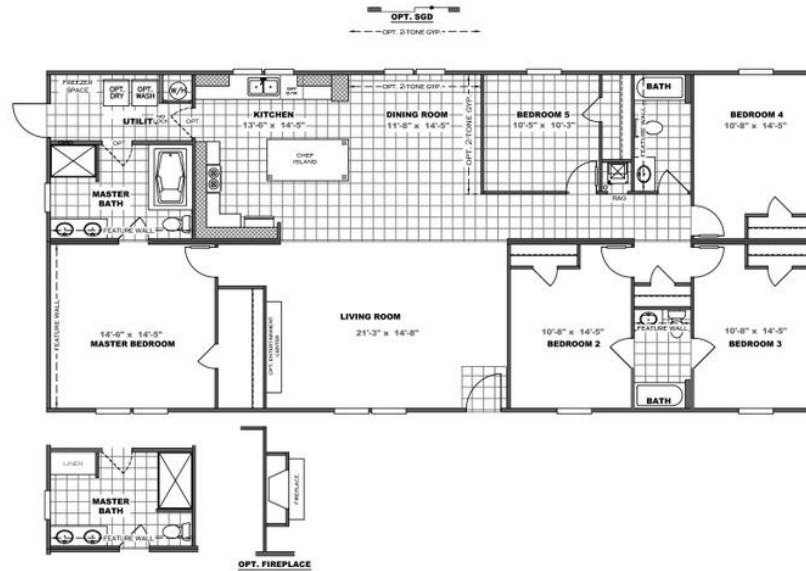

TRADITION 3268B

TRADITION 3268B Model number: 34TRA32685BH21

5 beds • 3 baths • 2176 sq.ft. • 32' width • 68' depth

Our home building facilities invest in continuous product and process improvements. Plans, dimensions, features, materials, specifications and availability are subject to change without notice or obligation. Renderings and floor plans are representative likenesses of our homes and may differ from the actual homes. We invite you to tour a Home Center near you and inspect the highest value in quality housing available or call (423) 282-0343 to speak with a Home Consultant. Copyright 2017, CMH. All rights reserved.