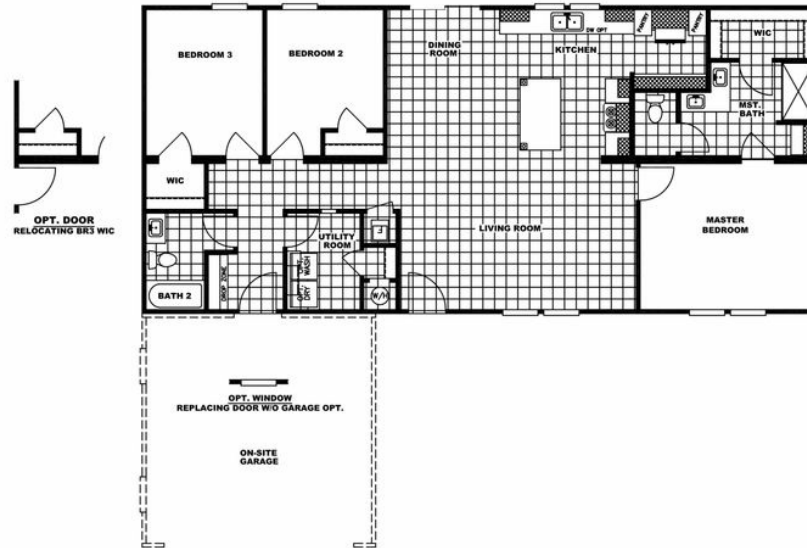

BUILDER 58A

BUILDER 58A Model number: 25BLD28583AH20

3 beds • 2 baths • 1624 sq.ft. • 28' width • 58' depth

Our home building facilities invest in continuous product and process improvements. Plans, dimensions, features, materials, specifications and availability are subject to change without notice or obligation. Renderings and floor plans are representative likenesses of our homes and may differ from the actual homes. We invite you to tour a Home Center near you and inspect the highest value in quality housing available or call (423) 282-0343 to speak with a Home Consultant. Copyright 2017, CMH. All rights reserved.