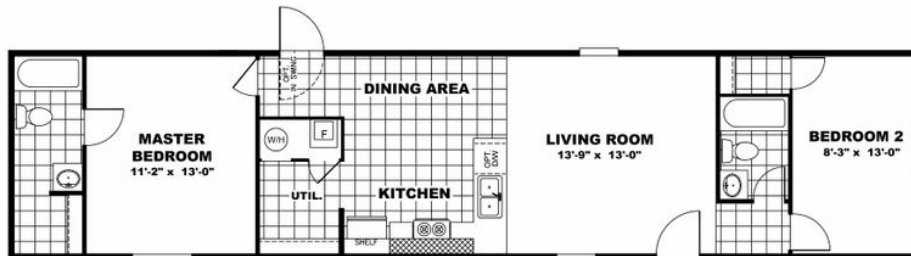

DELIGHT Model number: 36TRS14602AH21

2 beds • 2 baths • 840 sq.ft. • 14' width • 60' depth

Our home building facilities invest in continuous product and process improvements. Plans, dimensions, features, materials, specifications and availability are subject to change without notice or obligation. Renderings and floor plans are representative likenesses of our homes and may differ from the actual homes. We invite you to tour a Home Center near you and inspect the highest value in quality housing available or call (423) 282-0343 to speak with a Home Consultant. Copyright 2017, CMH. All rights reserved.