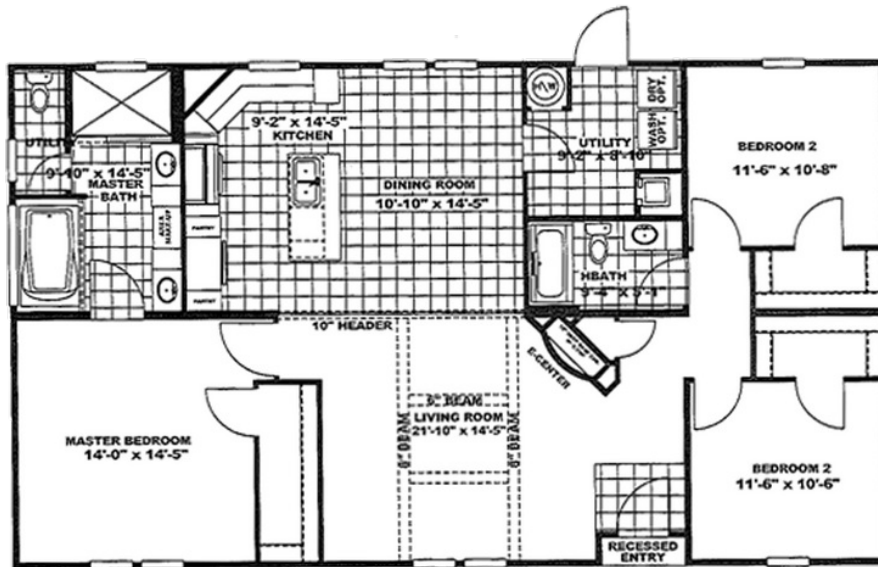

THE FREEDOM 3252

THE FREEDOM 3252 Model number: 27FRE32523AH18

3 beds • 2 baths • 1664 sq.ft. • 32' width • 52' depth

Our home building facilities invest in continuous product and process improvements. Plans, dimensions, features, materials, specifications and availability are subject to change without notice or obligation. Renderings and floor plans are representative likenesses of our homes and may differ from the actual homes. We invite you to tour a Home Center near you and inspect the highest value in quality housing available or call (423) 282-0343 to speak with a Home Consultant. Copyright 2017, CMH. All rights reserved.