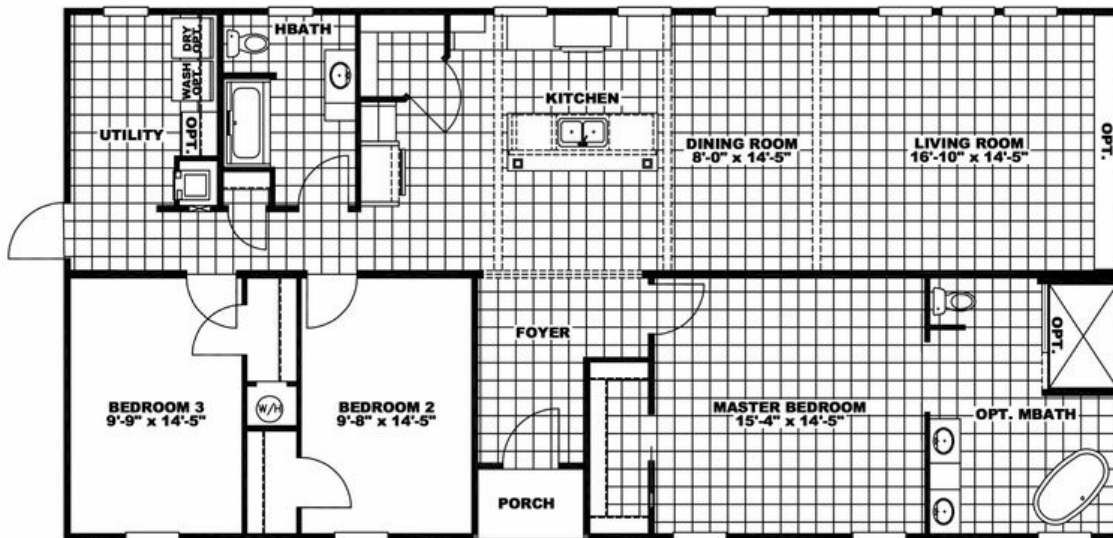

FREEDOM FARM HOUSE 32X60

FREEDOM FARM HOUSE 32X60 Model number: 27FRE32603AH18

3 beds • 2 baths • 1920 sq.ft. • 32' width • 60' depth

Our home building facilities invest in continuous product and process improvements. Plans, dimensions, features, materials, specifications and availability are subject to change without notice or obligation. Renderings and floor plans are representative likenesses of our homes and may differ from the actual homes. We invite you to tour a Home Center near you and inspect the highest value in quality housing available or call (423) 282-0343 to speak with a Home Consultant. Copyright 2017, CMH. All rights reserved.