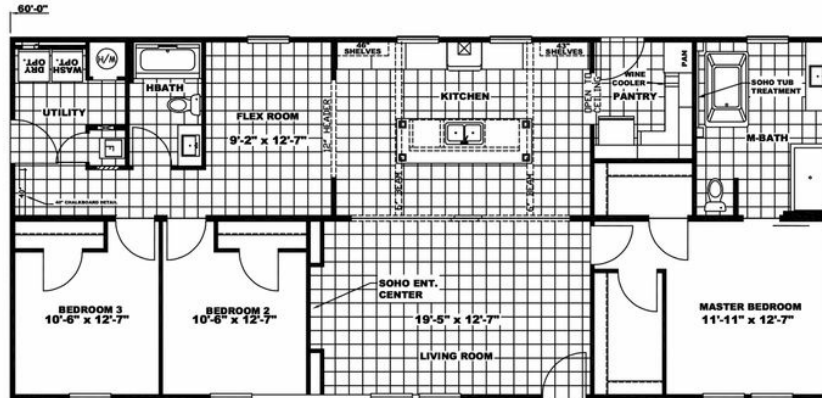

THE FREEDOM SOHO

THE FREEDOM SOHO

Model number: 27FRE28603AH20

3 beds • 2 baths • 1680 sq.ft. • 28' width • 60' depth

Our home building facilities invest in continuous product and process improvements. Plans, dimensions, features, materials, specifications and availability are subject to change without notice or obligation. Renderings and floor plans are representative likenesses of our homes and may differ from the actual homes. We invite you to tour a Home Center near you and inspect the highest value in quality housing available or call (423) 282-0343 to speak with a Home Consultant. Copyright 2017, CMH. All rights reserved.